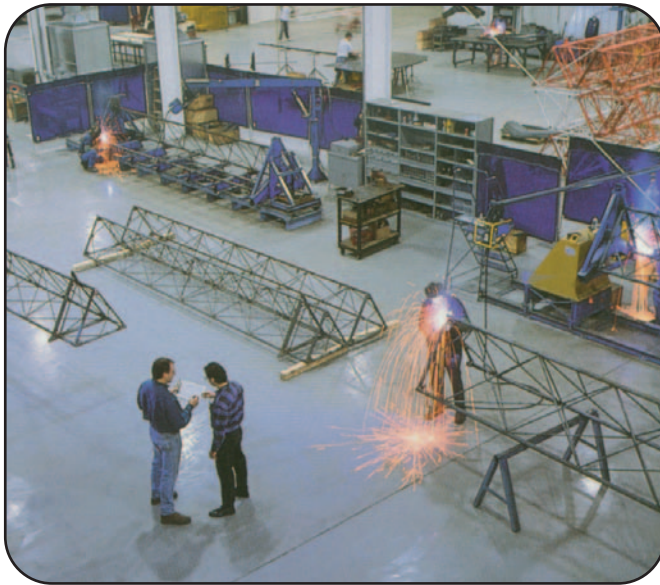

# Turn-Key Installation

Let ERI use our experienced professionals to lighten the burden so you can get back to business. We will handle your turnkey project from conception to implementation.

Our turn-key projects range from the simple to the complex, covering FM and TV broadcast systems from the transmitter to the antenna. ERI has installed new and modified complete structural systems from the foundation to the top of the structure. Whether a tower is located on a mountain top in Tennessee, the wet lands of North Carolina, or high atop a skyscraper in New York City, each turn-key project is completed by ERI's experienced professionals